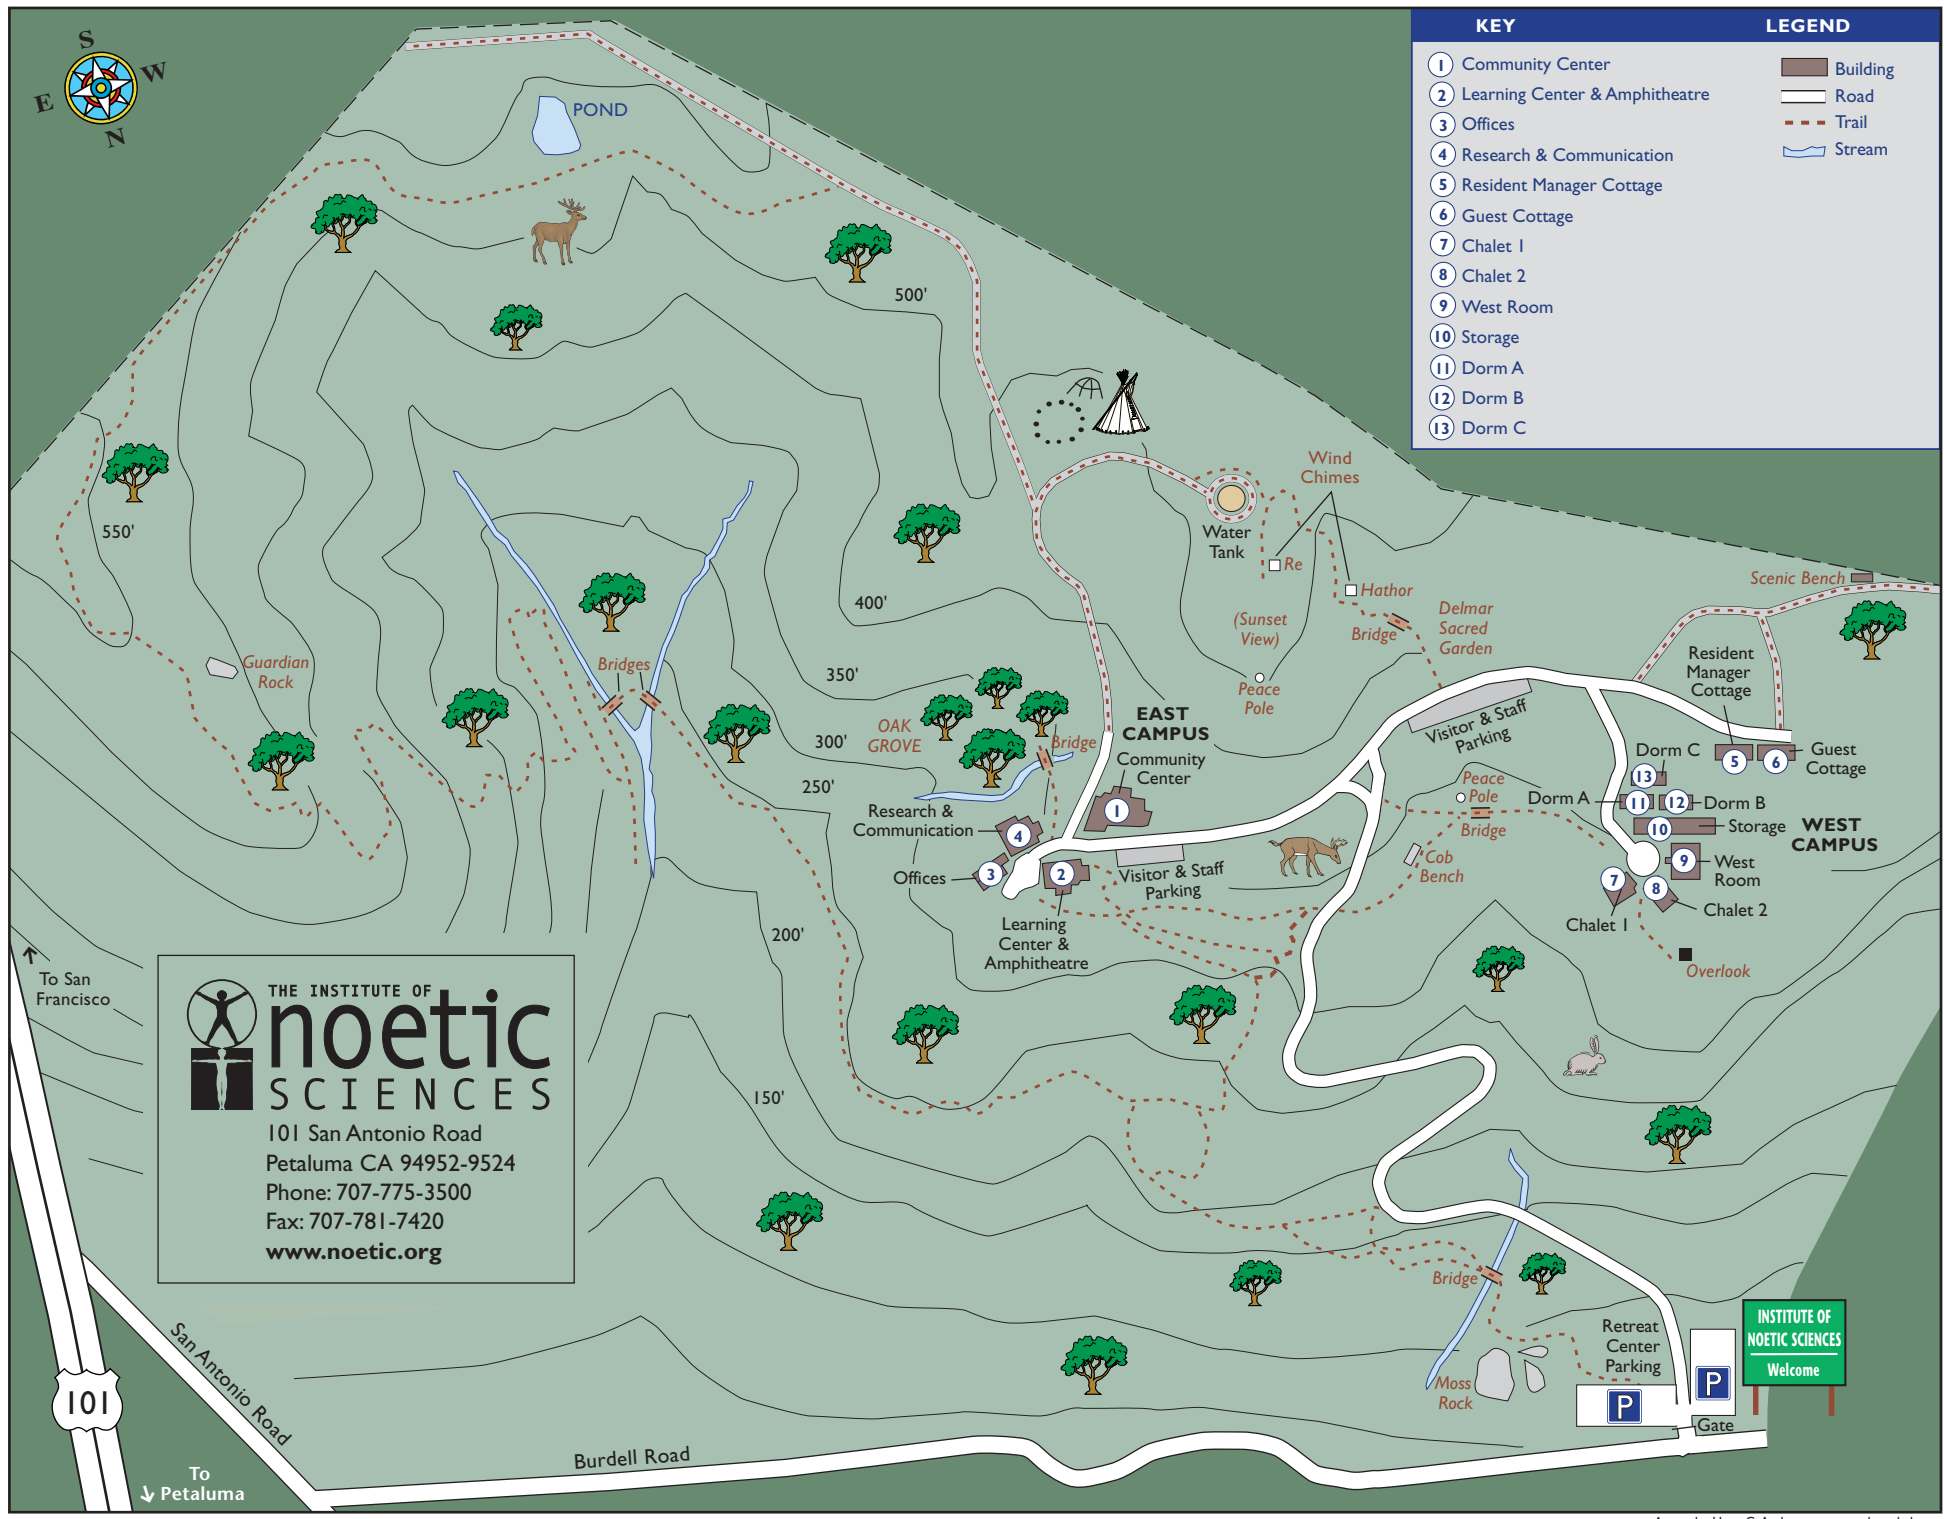

KEY	LEGEND
1 Community Center	Building
2 Learning Center & Amphitheatre	Road
3 Offices	Trail
4 Research & Communication	Stream
5 Resident Manager Cottage	
6 Guest Cottage	
7 Chalet 1	
8 Chalet 2	
9 West Room	
10 Storage	
11 Dorm A	
12 Dorm B	
13 Dorm C	